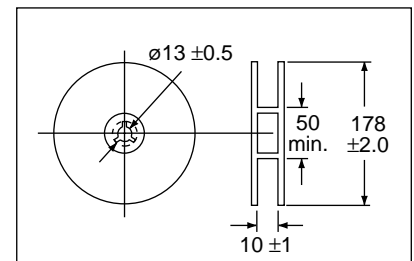

FEATURES

- High purity alumina substrate
- Wave or flow solderable
- Excellent high frequency characteristics
- Wrap around termination
- Inner electrode protection

CHARACTERISTICS

Item	Characteristics
Operating Temperature Range	-55°C ~ +125°C
Temperature Coefficient	±100ppm/°C @ room temperature +100°C
Temperature Cycling	±(1.0% +0.1Ω) max. @ -55°C ~ +125°C
Short Time Overload	±(2.0% +0.1Ω) max. with rated voltage x 2.5 for 5 seconds
Humidity Load Life	±(3.0% +0.1Ω) max. @40°C RH 90~95%
Load Life	±(3.0% +0.1Ω) max. @ 70°C
Vibration	±(1.0% +0.1Ω) max. @ low frequency, 3 directions for 2 hours in each direction
Solderability	90% min. coverage @ 230°C for 3 seconds
Resistance to Soldering Heat	±(2.5% +0.1Ω) max. @ 260°C for 10 seconds
Termination Adhesion	±(1.0% +0.1Ω) max. @ 500g
Range of Values	10Ω ~ 1MΩ
Reel Quantity	5,000 per reel

DERATING CURVE

STRUCTURE

REEL DIMENSIONS (mm)

PART NUMBERING SYSTEM

Suffix Code:	Package:
-BK	Bulk
/REEL	Tape and Reel

SERIES, SIZE, WATTAGE, VOLTAGE, AND DIMENSIONS

* Max. Power Rating @ 70°C, see Derating Curve.

Series	Case Size	Power Rating	Max. Power Rating *	Voltage (max.)		Dimensions (mm)				
				W.V.	O.V.	L	W	C	D	t
290	1206	1/8	1/4	200	400	3.1 ± 0.15	1.55 ± .10	0.45 ± 0.2	0.45 ± 0.2	0.55 ± 0.10
292	0805	1/10	1/8	150	300	2.0 ± 0.15	1.25 ± .10	0.40 ± 0.2	0.40 ± 0.2	0.55 ± 0.10
302	0603	1/16	1/10	50	100	1.6 ± 0.10	0.8 ± 0.1	0.30 ± 0.2	0.30 ± 0.2	0.45 ± 0.10
304	0402	1/16		25	50	1.00 ± 0.1	0.5 ± 0.05	0.2 ± 0.1	0.25 ± 0.1	0.35 ± 0.05