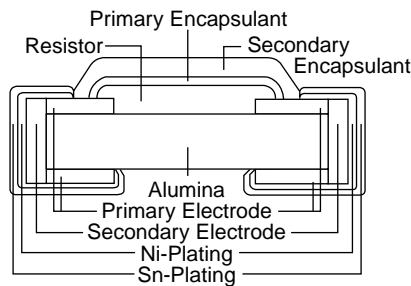

FEATURES

- High purity alumina substrate
- Wave or flow solderable
- Excellent high frequency characteristics
- Wrap around termination
- Inner electrode protection

CHARACTERISTICS

Item	Characteristics
Operating Temperature Range	-55°C ~ +125°C
Temperature Coefficient	±100ppm/°C @ room temperature +100°C
Temperature Cycling	±(1.0% +0.1Ω) max. @ -55°C ~ +125°C
Short Time Overload	±(2.0% +0.1Ω) max. with rated voltage x 2.5 for 5 seconds
Humidity Load Life	±(3.0% +0.1Ω) max. @40°C RH 90~95%
Load Life	±(3.0% +0.1Ω) max. @ 70°C
Vibration	±(1.0% +0.1Ω) max. @ low frequency, 3 directions for 2 hours in each direction
Solderability	90% min. coverage @ 230°C for 3 seconds
Resistance to Soldering Heat	±(2.5% +0.1Ω) max. @ 260°C for 10 seconds
Termination Adhesion	±(1.0% +0.1Ω) max. @ 500g
Range of Values	10Ω ~ 1MΩ
Reel Quantity	5,000 per reel

DERATING CURVE

STRUCTURE

REEL DIMENSIONS (mm)

PART NUMBERING SYSTEM

Suffix Code:	Package:
-BK	Bulk
/REEL	Tape and Reel

SERIES, SIZE, WATTAGE, VOLTAGE, AND DIMENSIONS

* Max. Power Rating @ 70°C, see Derating Curve.

Series	Case Size	Power Rating	Max. Power Rating *	Voltage (max.)		Dimensions (mm)				
				W.V.	O.V.	L	W	C	D	t
290	1206	1/8	1/4	200	400	3.1 ± 0.15	1.55 ± .10	0.45 ± 0.2	0.45 ± 0.2	0.55 ± 0.10
292	0805	1/10	1/8	150	300	2.0 ± 0.15	1.25 ± .10	0.40 ± 0.2	0.40 ± 0.2	0.55 ± 0.10
302	0603	1/16	1/10	50	100	1.6 ± 0.10	0.8 ± 0.1	0.30 ± 0.2	0.30 ± 0.2	0.45 ± 0.10
304	0402	1/16		25	50	1.00 ± 0.1	0.5 ± 0.05	0.2 ± 0.1	0.25 ± 0.1	0.35 ± 0.05