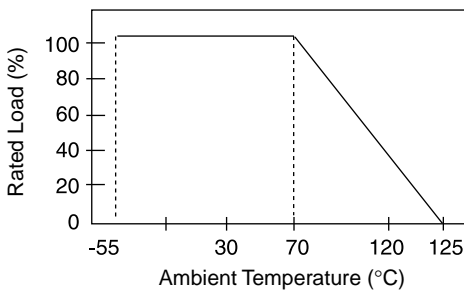

FEATURES

- High purity alumina substrate
- Wave or flow solderable
- Excellent high frequency characteristics
- Wrap around termination
- Inner electrode protection

CHARACTERISTICS

Item	Characteristics
Operating Temperature Range	-55°C ~ +125°C
Temperature Coefficient	±100ppm/°C @ room temperature +100°C
Temperature Cycling	±(1.0% +0.1Ω) max. @ -55°C ~ +125°C
Short Time Overload	±(2.0% +0.1Ω) max. with rated voltage x 2.5 for 5 seconds
Humidity Load Life	±(3.0% +0.1Ω) max. @40°C RH 90~95%
Load Life	±(3.0% +0.1Ω) max. @ 70°C
Vibration	±(1.0% +0.1Ω) max. @ low frequency, 3 directions for 2 hours in each direction
Solderability	90% min. coverage @ 230°C for 3 seconds
Resistance to Soldering Heat	±(2.5% +0.1Ω) max. @ 260°C for 10 seconds
Termination Adhesion	±(1.0% +0.1Ω) max. @ 500g
Range of Values	10Ω ~ 1MΩ
Reel Quantity	5,000 per reel

DERATING CURVE

STRUCTURE

REEL DIMENSIONS (mm)

PART NUMBERING SYSTEM

Suffix Code:	Package:
-BK	Bulk
/REEL	Tape and Reel

SERIES, SIZE, WATTAGE, VOLTAGE, AND DIMENSIONS

* Max. Power Rating @ 70°C, see Derating Curve.

Series	Case Size	Power Rating	Max. Power Rating *	Voltage (max.)		Dimensions (mm)				
				W.V.	O.V.	L	W	C	D	t
290	1206	1/8	1/4	200	400	3.1 ± 0.15	1.55 ± .10	0.45 ± 0.2	0.45 ± 0.2	0.55 ± 0.10
292	0805	1/10	1/8	150	300	2.0 ± 0.15	1.25 ± .10	0.40 ± 0.2	0.40 ± 0.2	0.55 ± 0.10
302	0603	1/16	1/10	50	100	1.6 ± 0.10	0.8 ± 0.1	0.30 ± 0.2	0.30 ± 0.2	0.45 ± 0.10
304	0402	1/16		25	50	1.00 ± 0.1	0.5 ± 0.05	0.2 ± 0.1	0.25 ± 0.1	0.35 ± 0.05